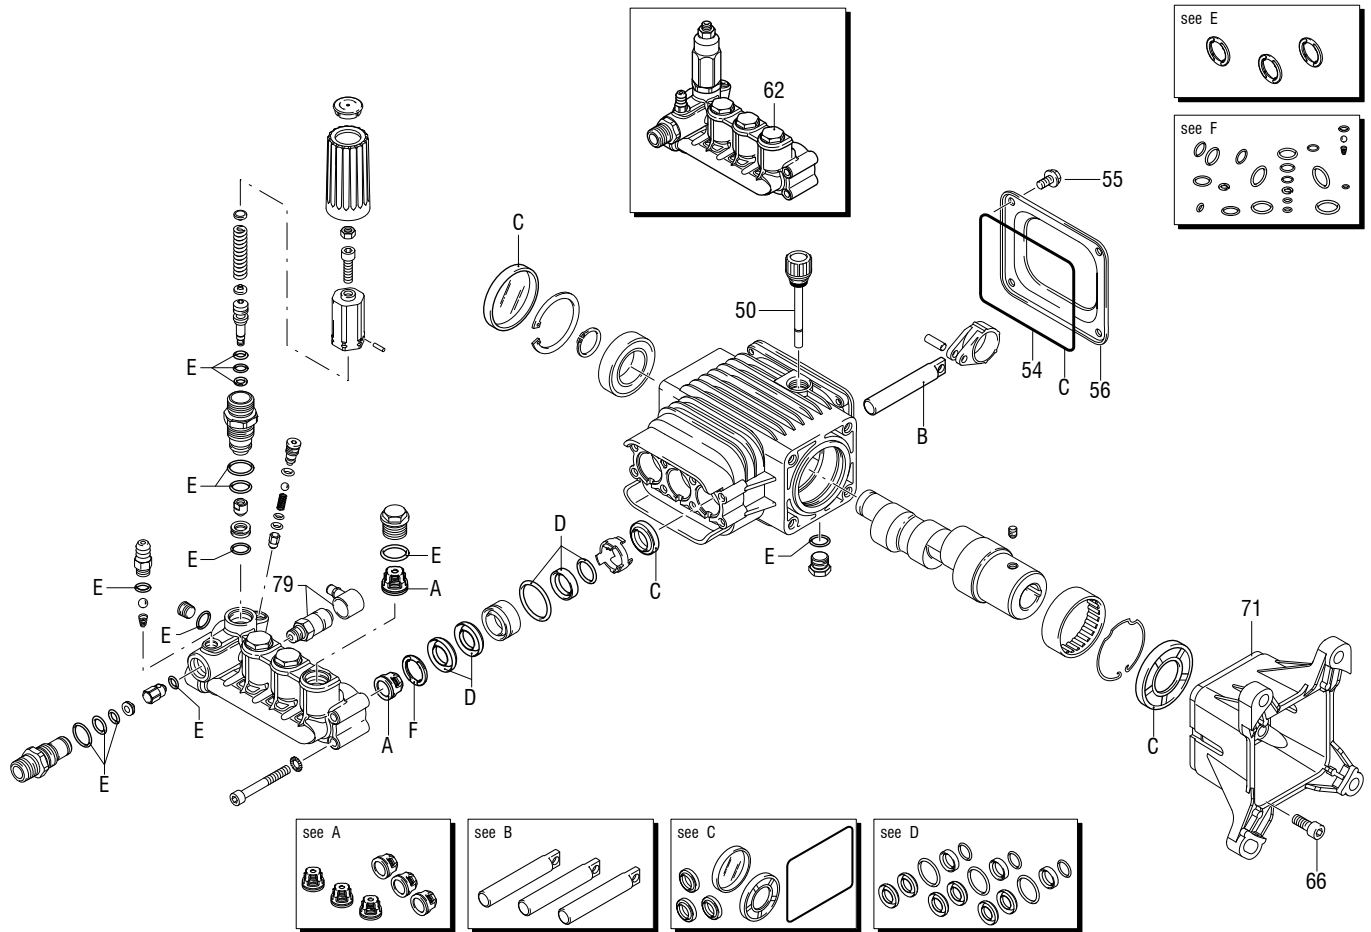

# POWER WASHER PUMP, TRIPLEX-4GPM 4000 PSI – REPLACEMENT PARTS

REF. #	Generac Part #	QTY	Description
	OJ0480	1	COMPLETE PUMP, TRIPLEX-4GPM 4000 PSI
50	0H95660120	1	CAP/DIPSTICK, OIL
54	0H95660121	1	GASKET
55	0H95660122	4	SCREW, M6x12
56	0H95660123	1	COVER, REAR
62	OJ04800115	1	PUMP HEAD, PRE-ASSY.
66	0H95660125	4	SCREW, M8x20
71	0H95660126	1	FLANGE, GAS ENGINE
79	0H9570	1	VALVE ASSY., THERMAL RELIEF

REF. #	Generac Part #	QTY	Repair Kits
A*	OJ04800110	1	KIT, VALVE
A*	OJ04800118	1	KIT, VALVE
B	0H95660111	1	KIT, PISTON
C	0H95660112	1	KIT, OIL SEALS
D	0H95660113	1	KIT, WATER SEALS
E	0H95660114	1	KIT, O-RINGS
F	0H95660115	1	KIT, SUPPORT RINGS

\*If pump serial number is prior to 27635120428223994, use Valve Kit OJ04800110.

If pump serial number is equal or greater than 27635120428223994, use Valve Kit OJ04800118.